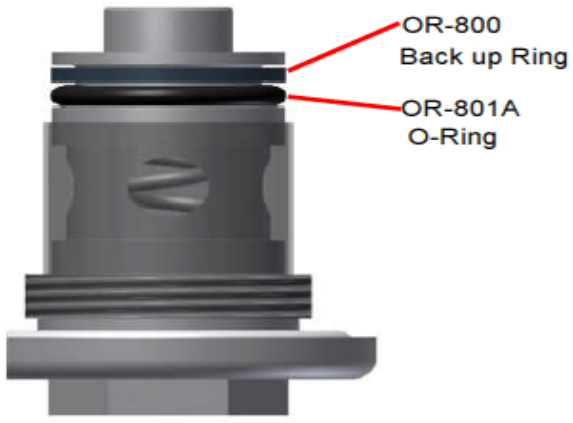

**GU-808**  
 Shoulder Bolt

**TN-830**  
 Bolt

**GU-828**  
 Trigger

**RA-00005A**  
 A-Side Fitting

**GU-827-1**

# AP-2 Spray and Pour Gun

See Gun Manual for complete parts list.

**GU-023**  
 Manual Valve Seat

**GU-022**  
 Manual Valve Housing

**OR-015**  
 O-Ring

**OR-016**  
 Back-up Ring

**GU-021**  
 Manual Valve Stem

**GU-023**  
 Manual Valve Seat

**GU-022**  
 Manual Valve Housing

**OR-015**  
 O-Ring

**OR-016**  
 Back-up Ring

**GU-021**  
 Manual Valve Stem

Tech Service: 1-800-346-8229 Ext. 4

Email: [parts@ncfi.net](mailto:parts@ncfi.net)