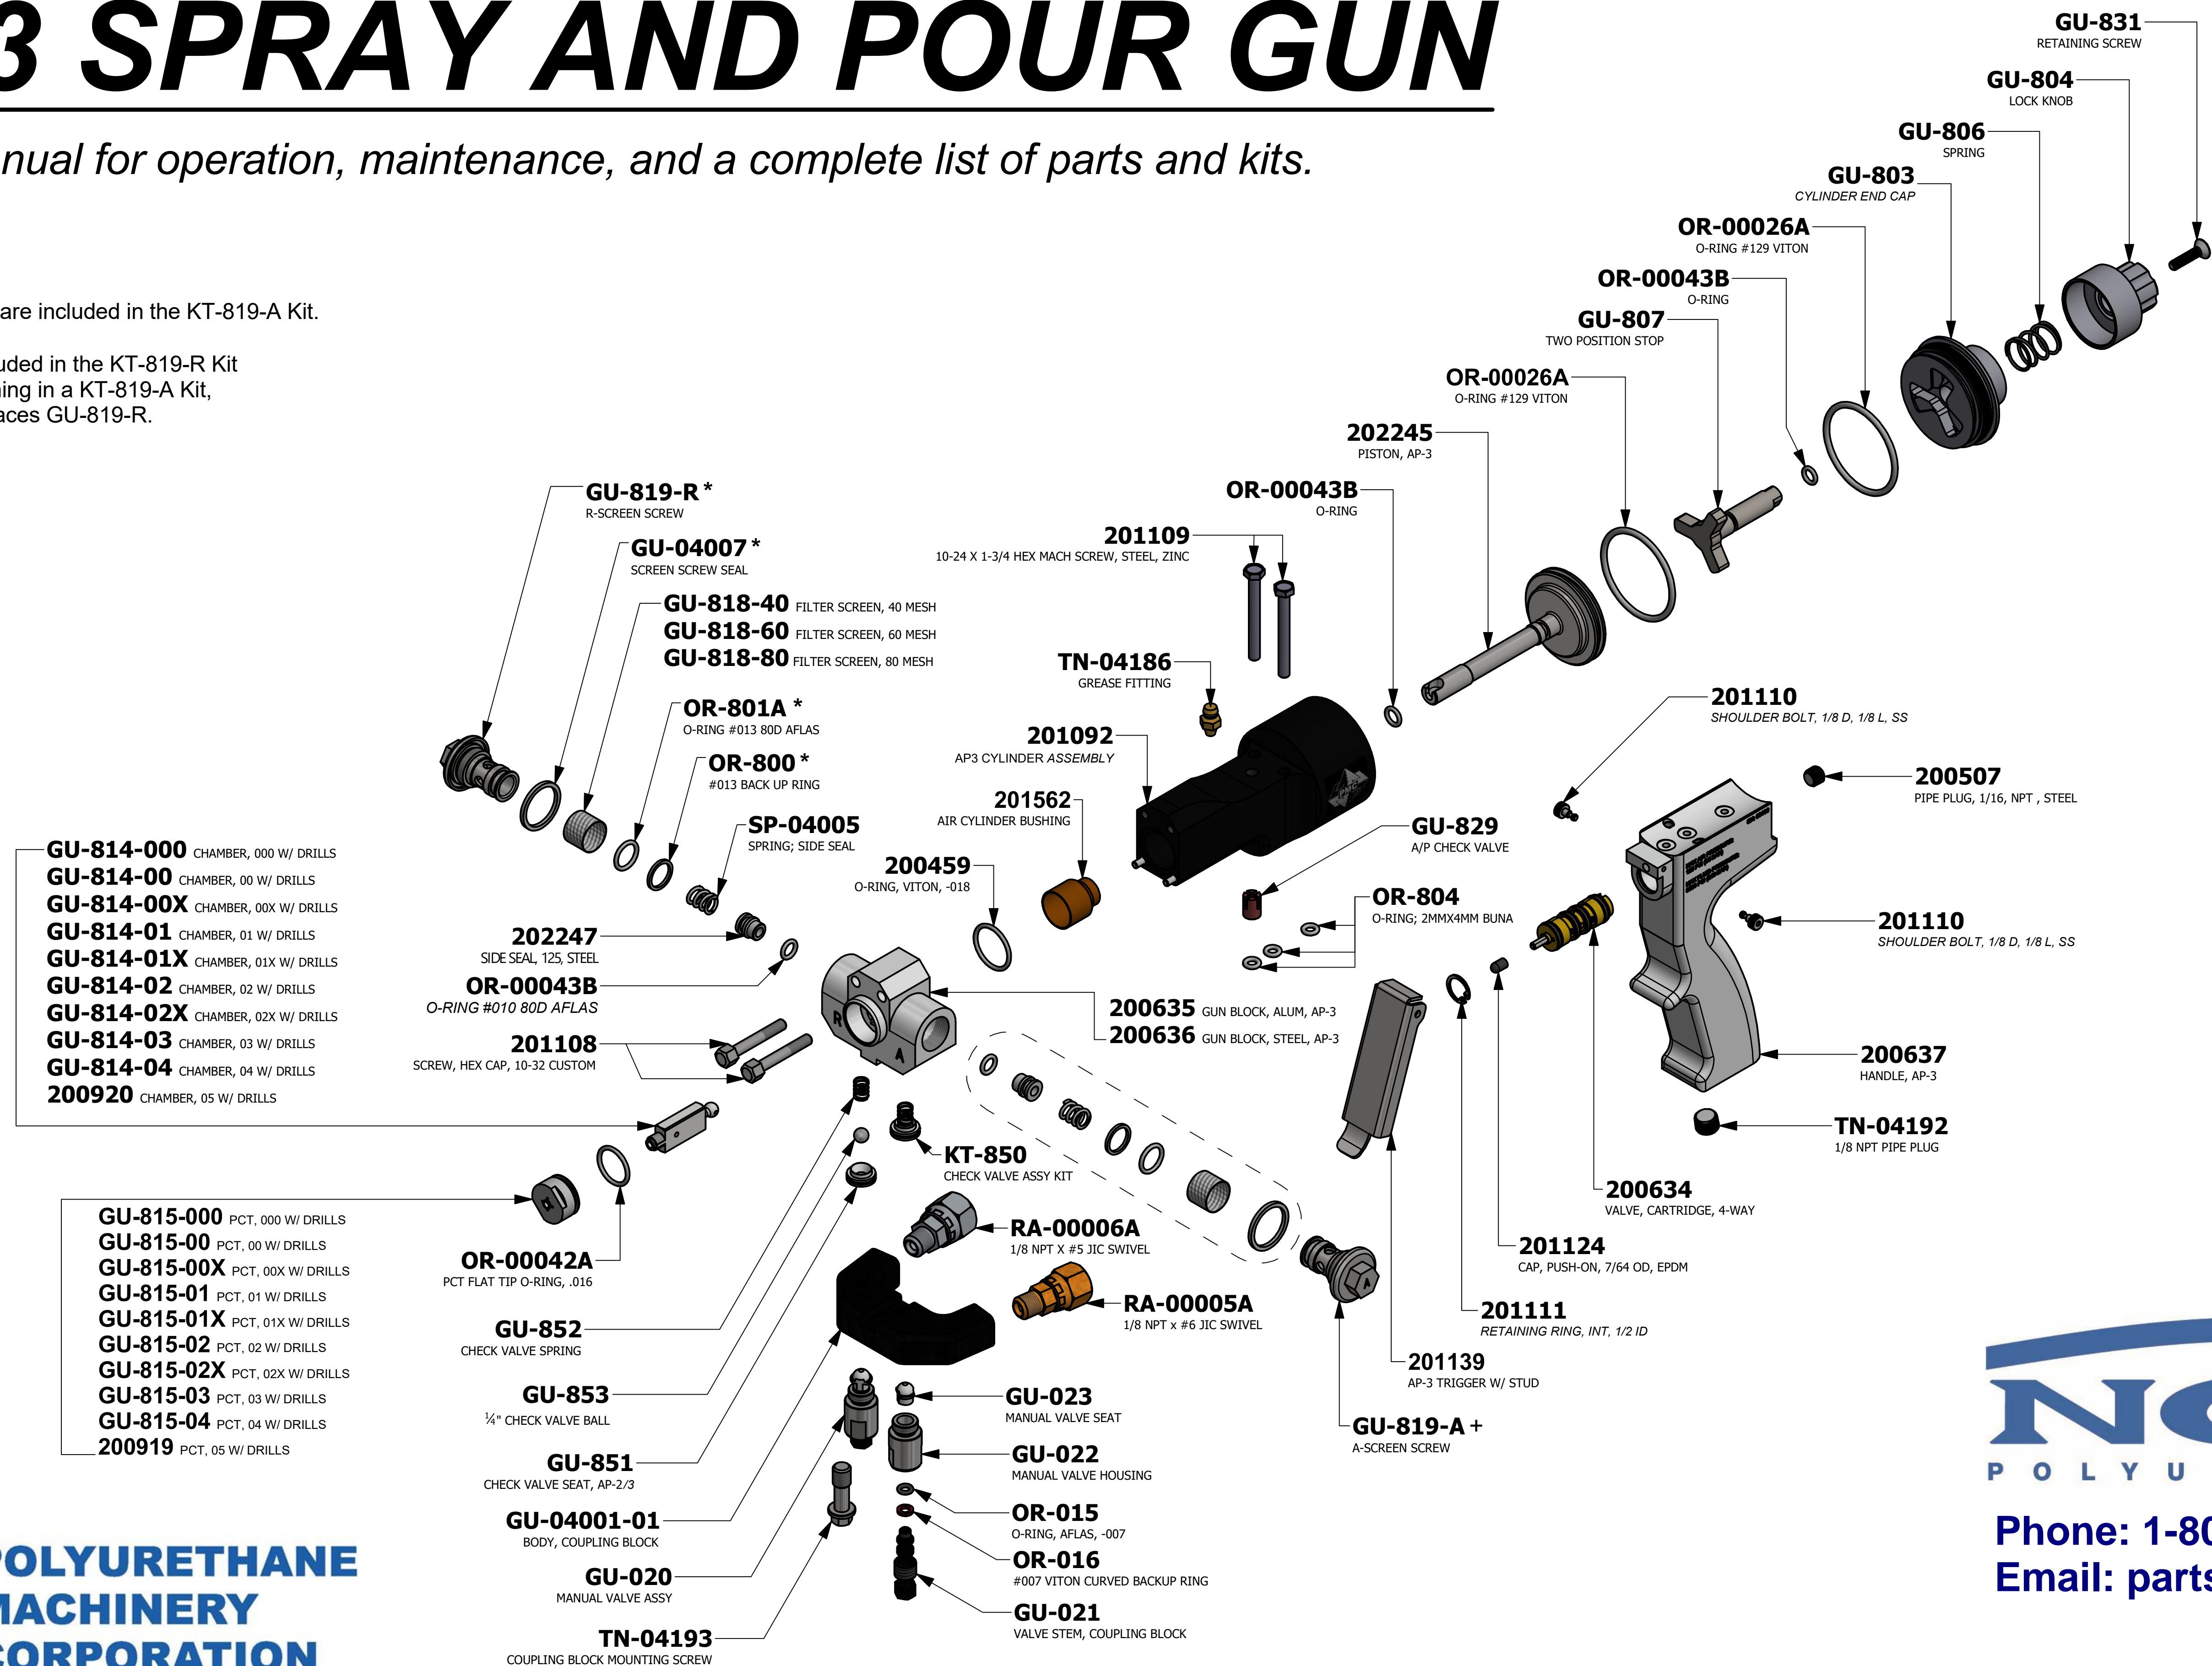

# AP-3 SPRAY AND POUR GUN

See Gun Manual for operation, maintenance, and a complete list of parts and kits.

\* Parts with an asterisk are included in the KT-819-A Kit.

+ Part with a plus is included in the KT-819-R Kit which includes everything in a KT-819-A Kit, except GU-819-A replaces GU-819-R.

- GU-814-000 CHAMBER, 000 W/ DRILLS
- GU-814-00 CHAMBER, 00 W/ DRILLS
- GU-814-00X CHAMBER, 00X W/ DRILLS
- GU-814-01 CHAMBER, 01 W/ DRILLS
- GU-814-01X CHAMBER, 01X W/ DRILLS
- GU-814-02 CHAMBER, 02 W/ DRILLS
- GU-814-02X CHAMBER, 02X W/ DRILLS
- GU-814-03 CHAMBER, 03 W/ DRILLS
- GU-814-04 CHAMBER, 04 W/ DRILLS
- 200920 CHAMBER, 05 W/ DRILLS

- GU-815-000 PCT, 000 W/ DRILLS
- GU-815-00 PCT, 00 W/ DRILLS
- GU-815-00X PCT, 00X W/ DRILLS
- GU-815-01 PCT, 01 W/ DRILLS
- GU-815-01X PCT, 01X W/ DRILLS
- GU-815-02 PCT, 02 W/ DRILLS
- GU-815-02X PCT, 02X W/ DRILLS
- GU-815-03 PCT, 03 W/ DRILLS
- GU-815-04 PCT, 04 W/ DRILLS
- 200919 PCT, 05 W/ DRILLS