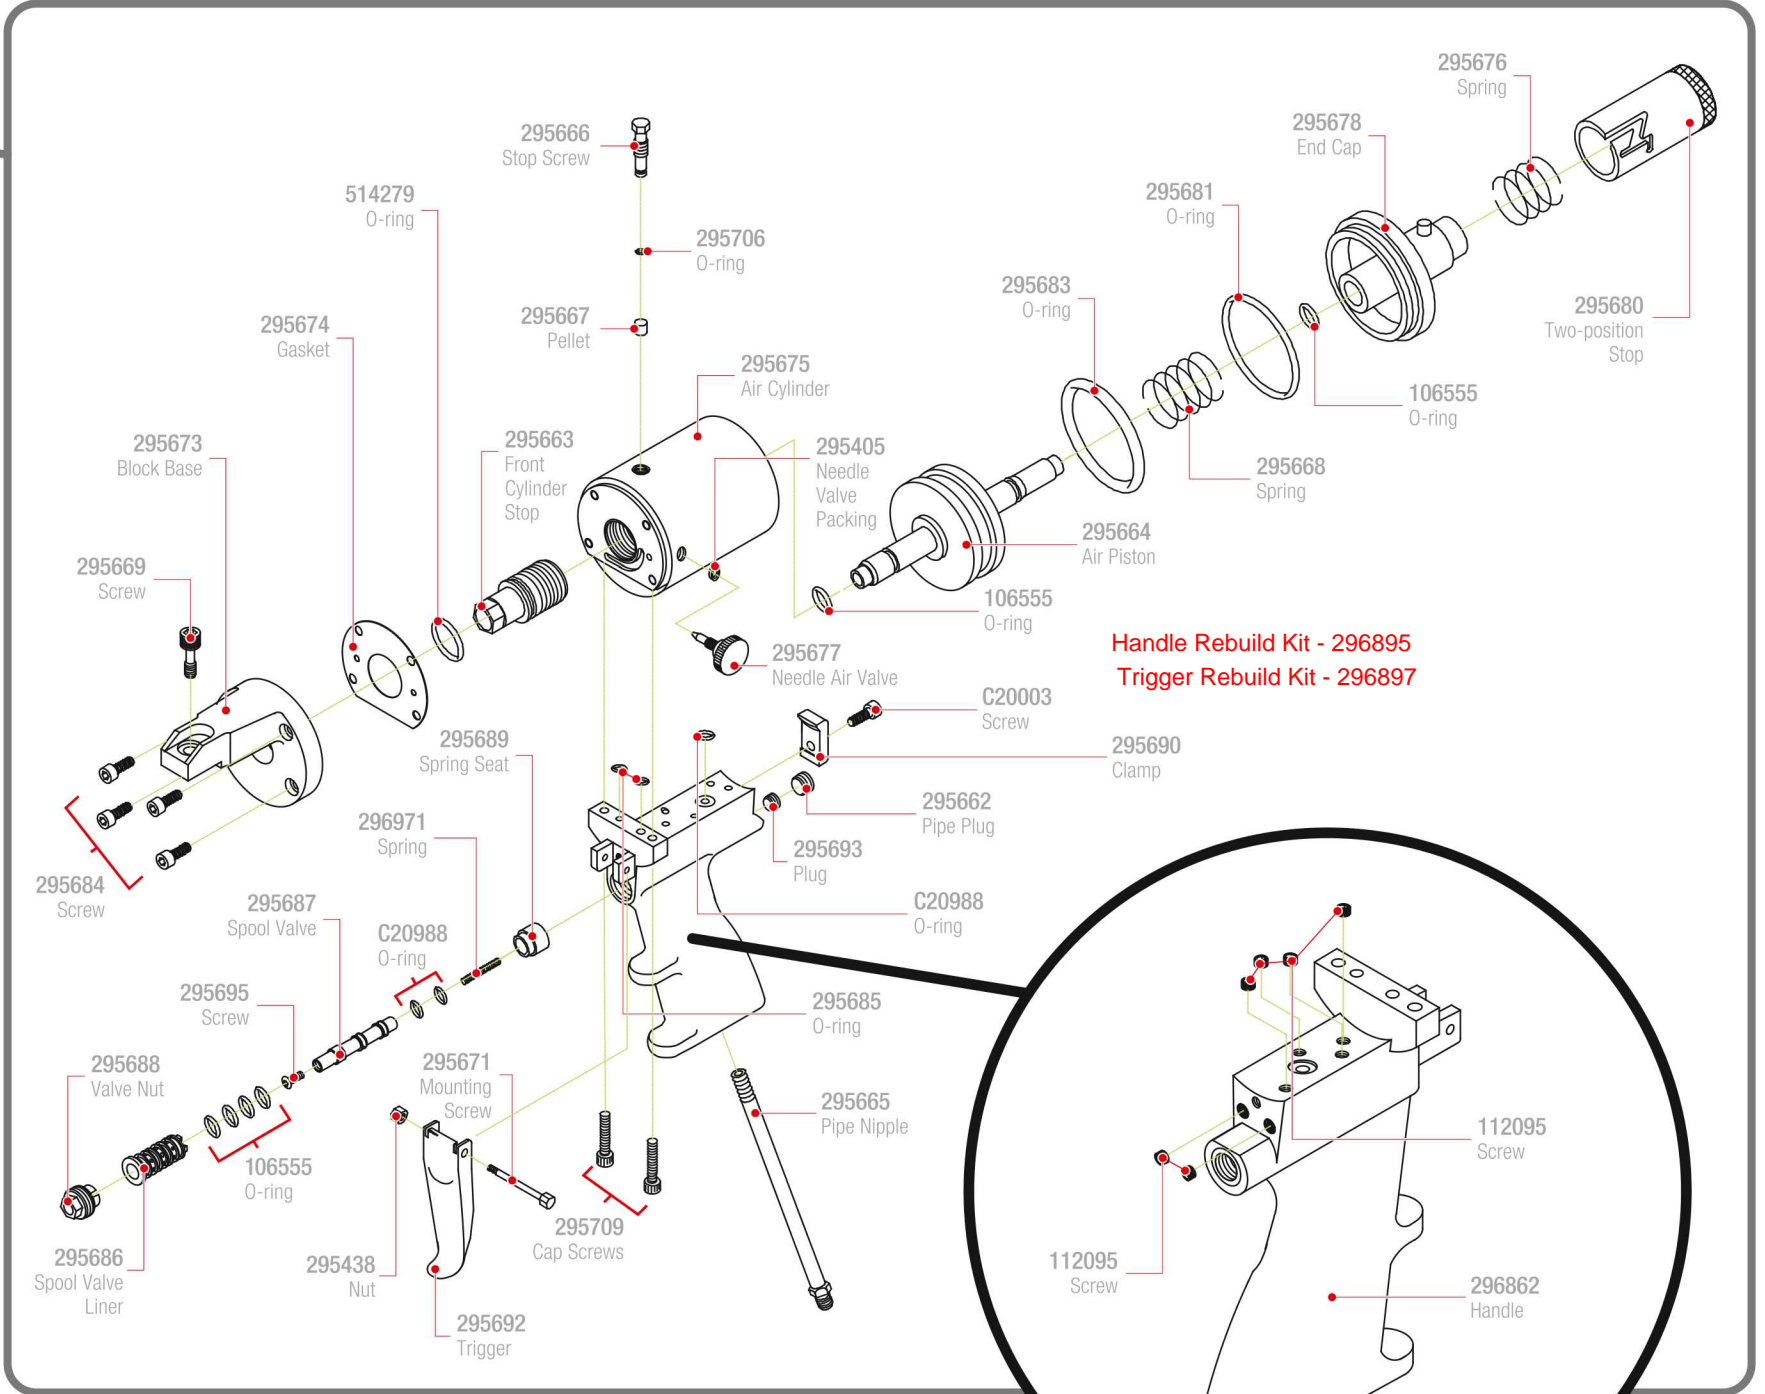

Round Mix Module Table

296909	Round #1
296908	Round #1 (12 pack)
296916	Round #2
296919	Round #3
296921	Round #4
296923	Round #5
296915	Round #16
296240	Round #20
296241	Round #21
296917	Round #22
296876	----Pour Module A3
296873Pour Module 12/Pkg. A20

Round PCD Table

296708	Tip, Round 40
296709	Tip, Round 46
296717	Tip, Round 55 (5 pack)
296710	Tip, Round 70
296718	Tip, Round 70 (5 pack)
296711	Tip, Round 80
296719	Tip, Round 80 (5 pack)
296712	Tip, Round 90
296720	Tip, Round 90 (5 pack)
296694	Tip, Round 100
296695	Tip, Round 110
296697	Tip, Round 125
296715	Tip, Round 210 (5 pack)
296716	Tip, Round 212 (5 pack)

Handle Rebuild Kit - 296895
Trigger Rebuild Kit - 296897

GX-7 MECHANICAL-PURGE GUN

Even a small part can make a big difference.

For Tech Service Call 800-346-8229 & Press Option # 4
Email: parts@ncfi.net

Shown for round patterns. For complete part listing see manual #311321