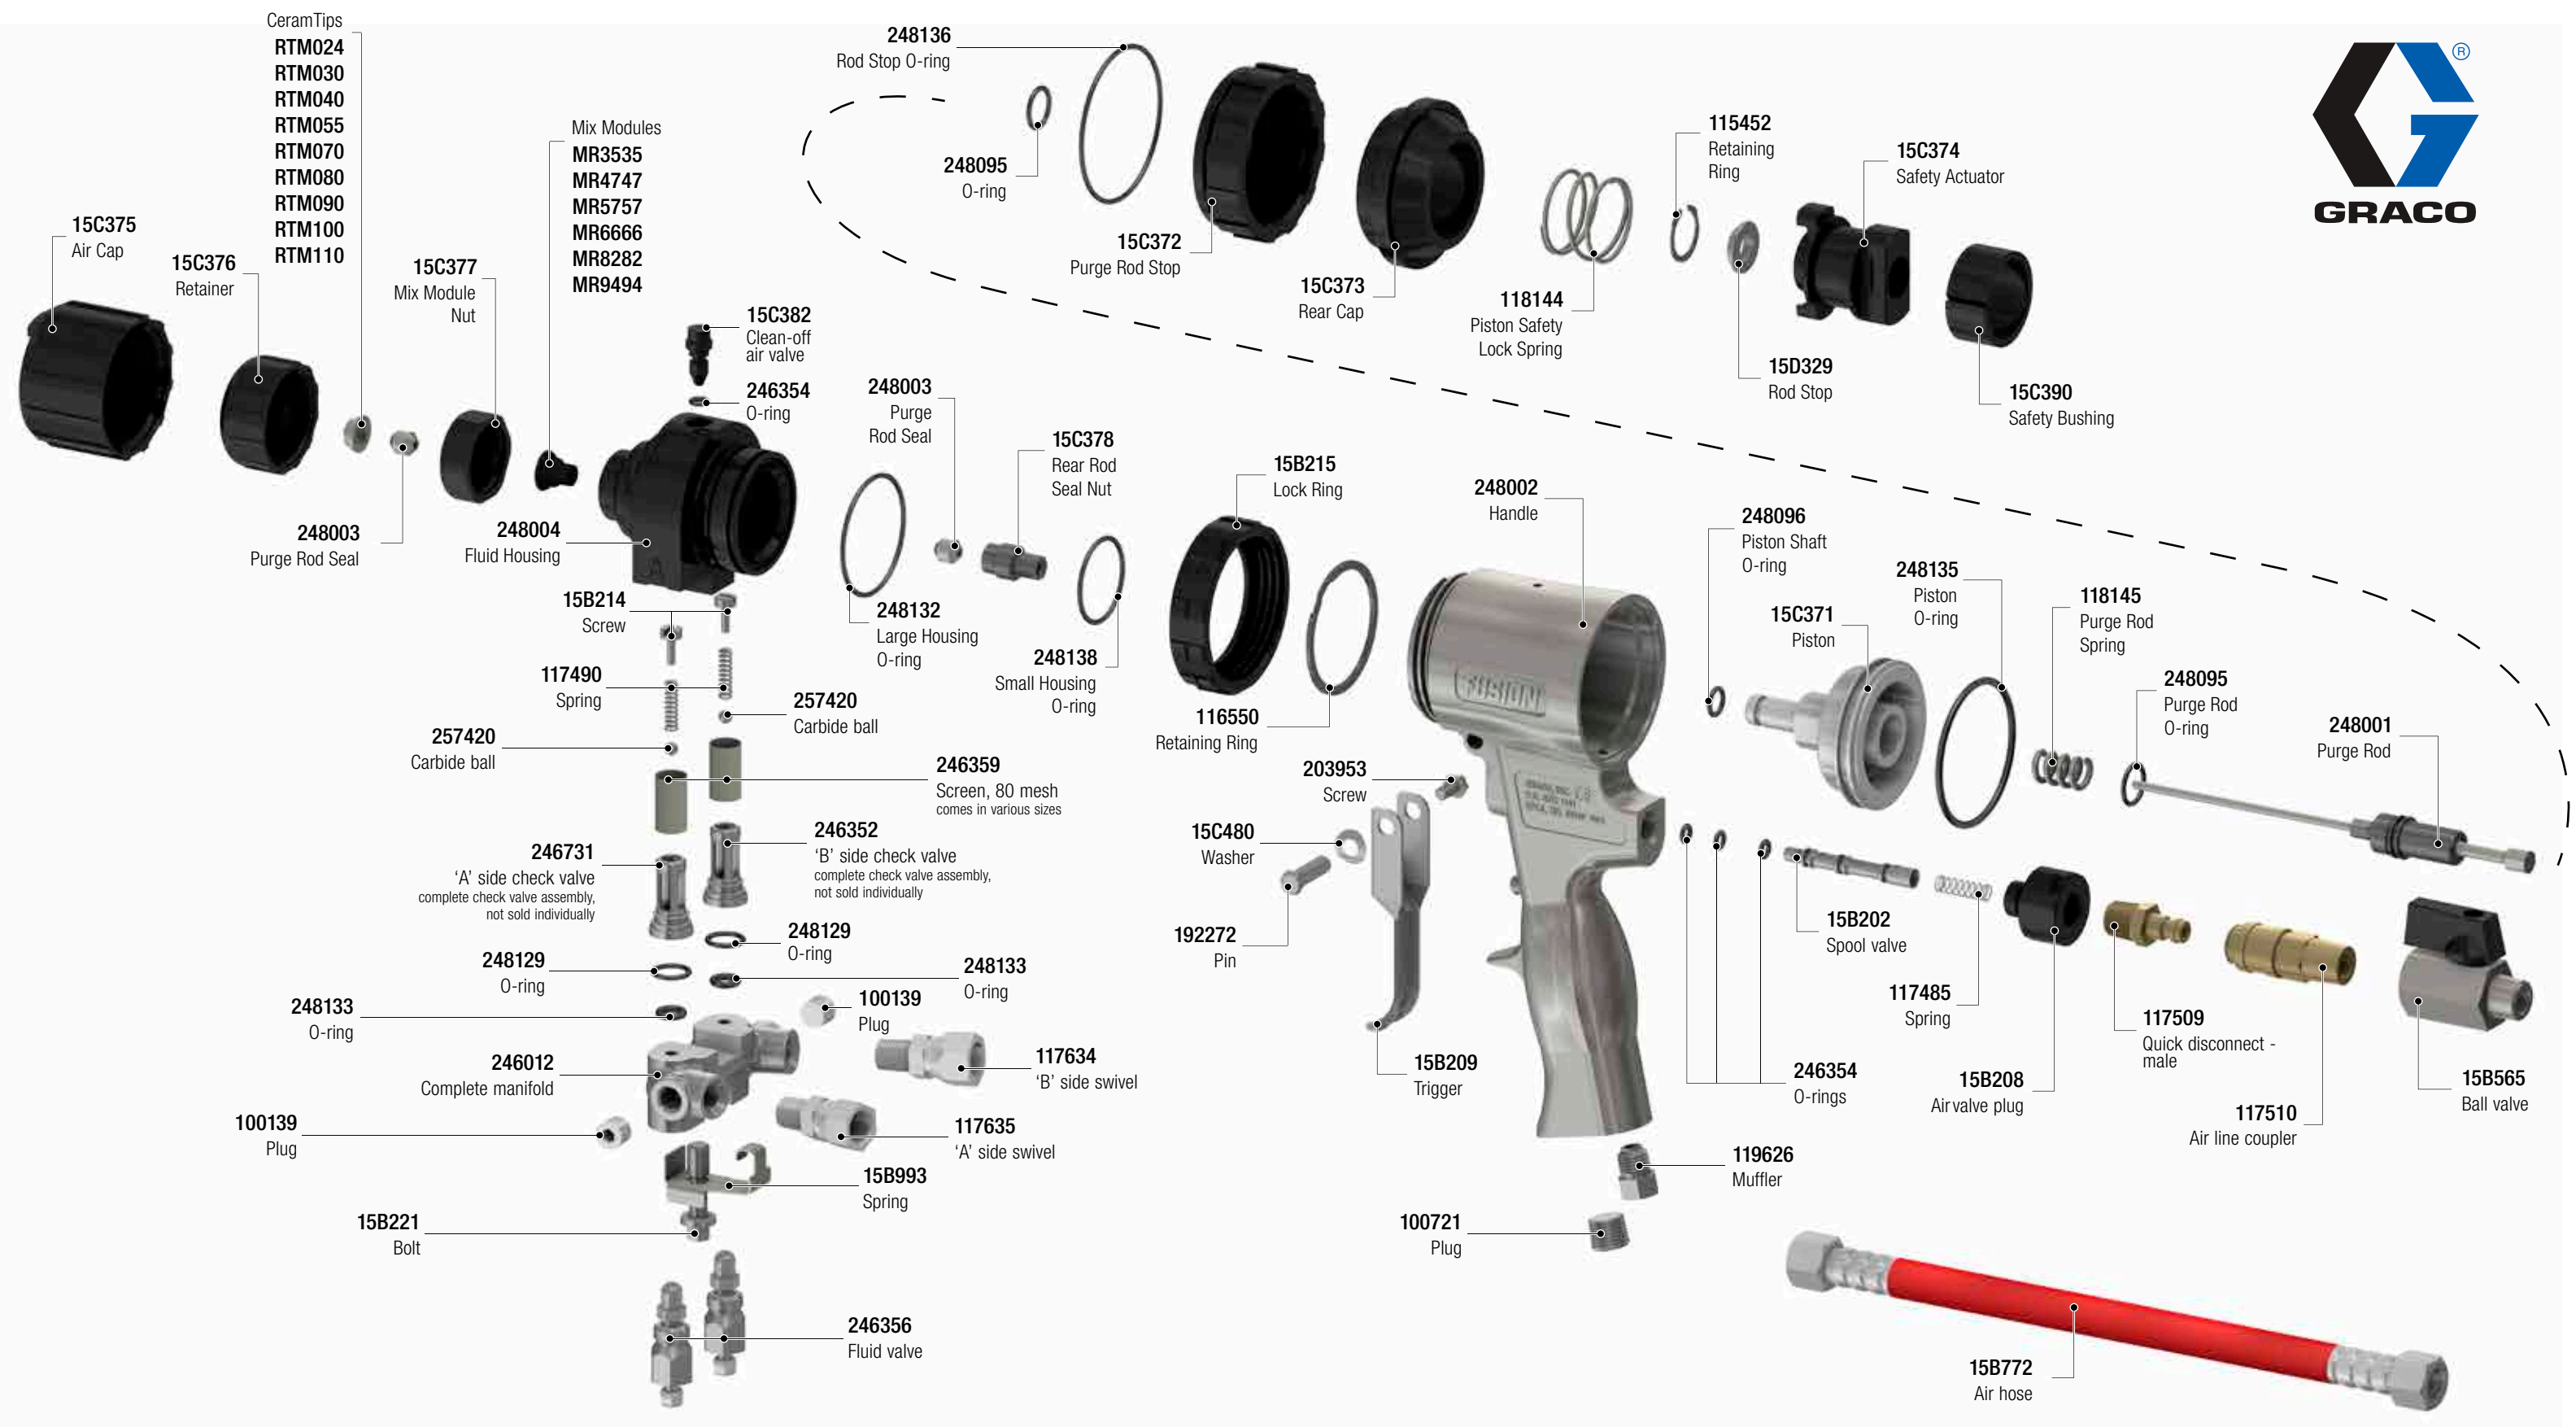

- CeramTips
- RTM024
- RTM030
- RTM040
- RTM055
- RTM070
- RTM080
- RTM090
- RTM100
- RTM110

- Mix Modules
- MR3535
- MR4747
- MR5757
- MR6666
- MR8282
- MR9494

FUSION[®] MECHANICAL-PURGE (MP) GUN

Even a small part can make a big difference.

Shown for round patterns. For complete part listing see manual #309856